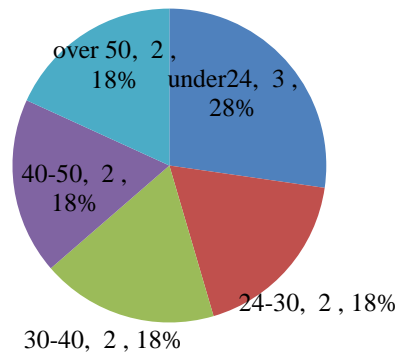

Characteristics of New Prisoners in Hsinchu Detention Center,
Agency of Corrections, Ministry of Justice

Unit : Persons

End of Year	Total	Sex		Age					Education		
		Male	Female	under24	24-30	30-40	40-50	over 50	under Junior High School	Senior High School	College & Graduate School
2018	543	537	6	51	88	145	141	118	287	232	24
2019	595	594	1	54	77	161	160	143	281	285	29
2020	586	581	5	57	69	169	144	147	279	276	31
2021	416	413	3	25	65	88	121	117	198	197	21
2022	316	314	2	26	44	67	91	88	117	166	33
2023 Jan.-Nov.	11	9	2	3	2	2	2	2	7	3	1

Explanation: The above statistics not includes temporary inmates.

**Ages of New Prisoners
(2023 Jan.-Nov.)**

**Education of New Prisoners
(2023 Jan.-Nov.)**