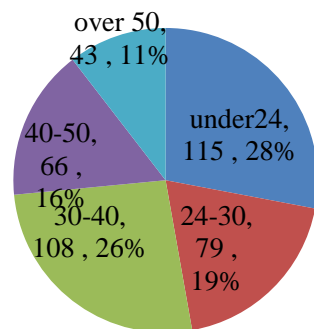

Characteristics of New Detendants in Hsinchu Detention Center,  
Agency of Corrections, Ministry of Justice

Unit : Persons

End of Year	Total	Sex		Age					Education		
		Male	Female	under24	24-30	30-40	40-50	over 50	under Junior High School	Senior High School	College & Graduate School
2018	498	456	42	123	93	118	94	70	204	254	40
2019	517	474	43	134	103	119	105	56	168	292	57
2020	436	392	44	74	93	94	96	79	162	229	45
2021	407	374	33	84	80	108	89	46	162	210	35
2022	442	401	41	73	104	118	75	72	131	244	67
2023 Jan.-Nov.	411	383	28	115	79	108	66	43	144	203	64

Ages of Detendants  
(2023 Jan.-Nov.)

Education of Detendants  
(2023 Jan.-Nov.)